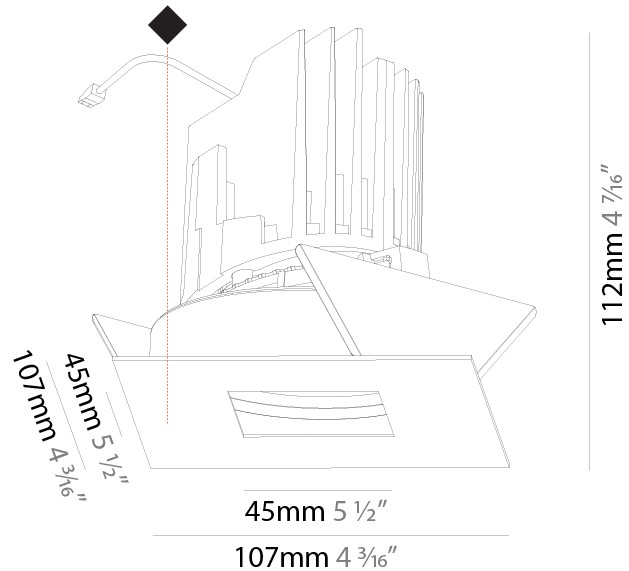

PHYSICAL

Shape: Square
Length (mm): 107
Length (in): 4 3/16
Width (mm): 107
Width (in): 4 3/16
Depth (mm): 112
Depth (in): 4 7/16
Ceiling Thickness (mm): 10 / 12.5 / 15
Ceiling Thickness (in): 3/8 or 1/2 or 9/16
Min. Recessing Depth (mm): 130
Min. Recessing Depth (in): 5 1/8
Light Distribution: Adjustable / Downlight
Weight (kg): 0.479
Weight (lbs): 1.06
Fixture Finish: SSR / BKV / CWI / CRY / HAB / LAG / UFT / ITA / RUA / RUR / MIC / FTG / MYG / TWT / LOD / PUS / FRO / FUP / KIA / POP / BLS / SPG / MEY / GOH / GUM / CHC / COM / ABZ / JAG / OBR / MOS / ROR
Fixture Material: Aluminum Die Cast
Cut-out Measurements: 98mm / 3 7/8"

ELECTRICAL

Lamp Type: LED (Zhaga Standard)
Input Wattage (W): 13.2 / 16.5
Total Output Wattage (W): 12 / 14
Dimming: Tri-Mode (Non-Dimming and Phase Dimming (120Vac only) and 0-10V Dimming)
Driver Included: No
Driver Location: Recessed Housing
Driver Type: Constant Current - Universal
Driver Class: Class 2
Housing: See components
Input Voltage (V): 120 - 277
Constant Current (MA): 350

LED

Number of LEDs: 1
Color Temperature (°K): 2700 / 3000 / 3500 / 4000
Max. Delivered Lumen (lm): 850 / 950 / 1019 / 1040
Nominal Lumen (lm): 960 / 1070 / 1156 / 1180
CRI: >90 CRI
Lamp Life (hrs): 50000

OPTICAL

Reflector°: 10
Adjustability: Rotational 355°; Tilt 30°

RATINGS AND CERTIFICATIONS

Certified By: Certified for North American Standards
IP rating: IP20